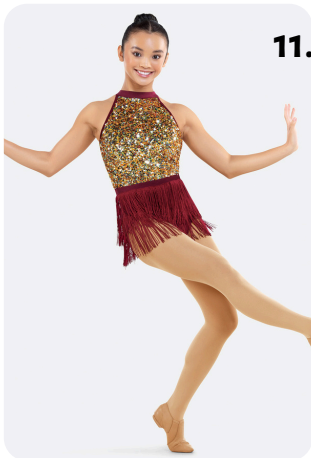

**9. MIA SOLO**

**DIAMOND IN THE SUN**

TAN TIGHTS,  
BLACK TAP SHOES

**10. TWINKLE JAZZ/ACRO**

**THURSDAY 6:15PM**

**I JUST CAN'T WAIT**

**TO BE KING**

TAN FOOTLESS TIGHTS,  
NO SHOES