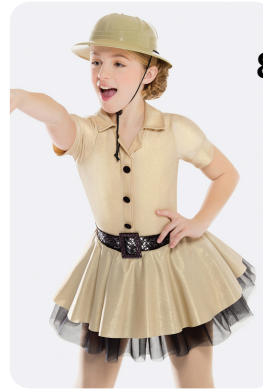

8. PRE-POINTE/POINTE

SWINGING SAFARI

PINK TIGHTS,
PINK BALLET SHOES