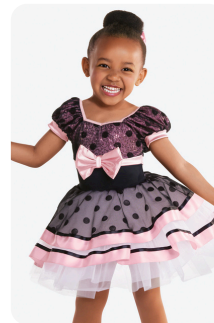

TAN TIGHTS,
TAN JAZZ SHOES

5. LEVEL II BALLET

MONDAY 7:00PM

LOVE STORY

PINK TIGHTS,
PINK BALLET SHOES

6. TWINKLE TOES I

TUESDAY 5:30PM

MICKEY MOTION

TAN TIGHTS,
TAN TAP SHOES

7. LILA SOLO

BUZZ

TAN TIGHTS,
TAN JAZZ SHOES

OUT OF THIS WORLD SPRING SHOWCASE 2026

SHOW I: SATURDAY, JUNE 13TH 9:00AM

8. TINY TWINKLE TOES

TUESDAY 6:00PM